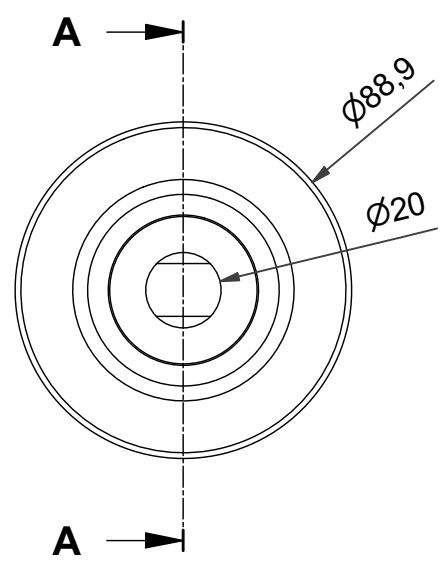

6 5 4 3 2 1

A-A (1 : 2)

Pos.	Stk.	Part nummer	Titel
1	1	80000-1	Rør for rulle
2	1	80000-2	Aksel
3	2	90004	Lejehus 89/20
4	2	90050	Leje
5	2	90075	Ekstra tætning Ø20
6	2	90107	Skanroll Labyrint tætning

Note: Alm Leje. Labyrint tæt. ELP		Customer: Customer reference no.: Title: Rulle 110-01 Ø89/2,6x380x388x406-Ø20 2NV14 L=9		Pcs.: 1 Weight: 4,0 kg Scale: 1 : 2
		Title: Roll Steel		Format: A3
		 Skanroll A/S <small>Slussi 14 - Levring - DK-8620 Kjellerup</small>		Order no.: Sign. Last saved by: LSA LSA 30.06.2020. 13:46
		Part number: 80031		Rev.:

This drawing is the property of Skanroll A/S, and may not be given to or shown to any third party without written authorization from Skanroll A/S. All rights reserved.

6 5 4 3 2 1