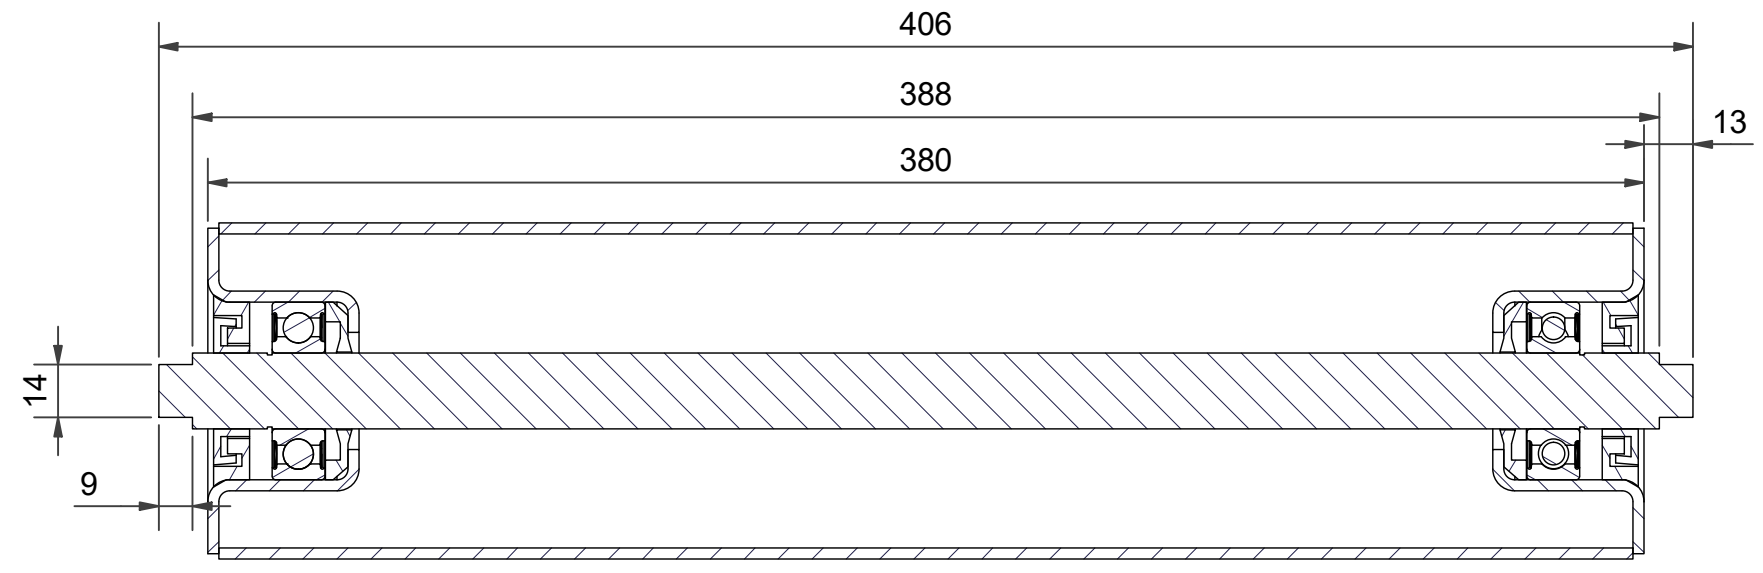

6 5 4 3 2 1

A-A (1 : 2)

Pos.	Stk.	Part nummer	Titel
1	1	80000-1	Rør for rulle
2	1	80000-2	Aksel
3	2	90004	Lejehus 89/20
4	2	90050	Leje
5	2	90075	Ekstra tætning Ø20
6	2	90107	Skanroll Labyrint tætning

Note: Alm Leje. Labyrint tæt. ELP		Customer: Customer reference no.: Title: Rulle 110-01 Ø89/2,6x380x388x406-Ø20 2NV14 L=9		Pcs.: 1 Weight: 4,0 kg Scale: 1 : 2
		Title: Roll Steel		Format: A3
		 Skanroll A/S <small>Slussi 14 - Levring - DK-8620 Kjellerup</small>		Order no.: Sign. Last saved by: LSA LSA 30.06.2020. 13:46
		Part number: 80031		Rev.:

This drawing is the property of Skanroll A/S, and may not be given to or shown to any third party without written authorization from Skanroll A/S. All rights reserved.

6 5 4 3 2 1