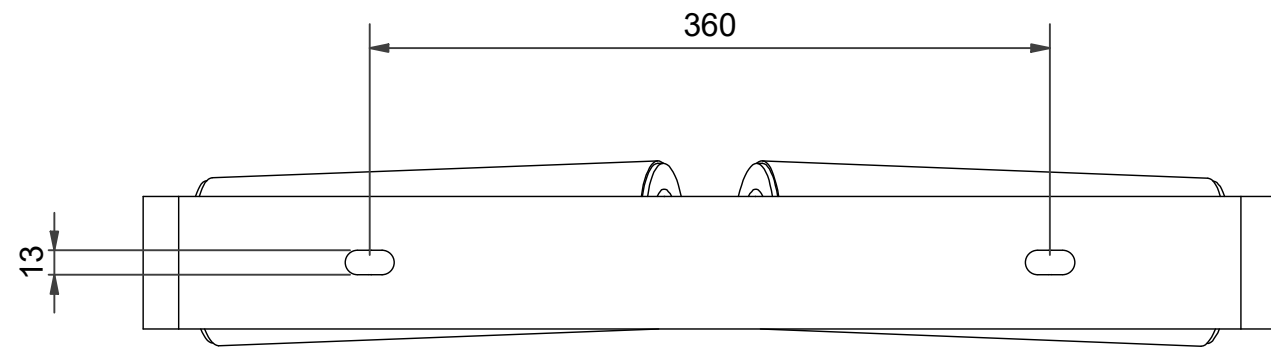

6 1 5 1 4 3 1 2 1 1

D

D

C

C