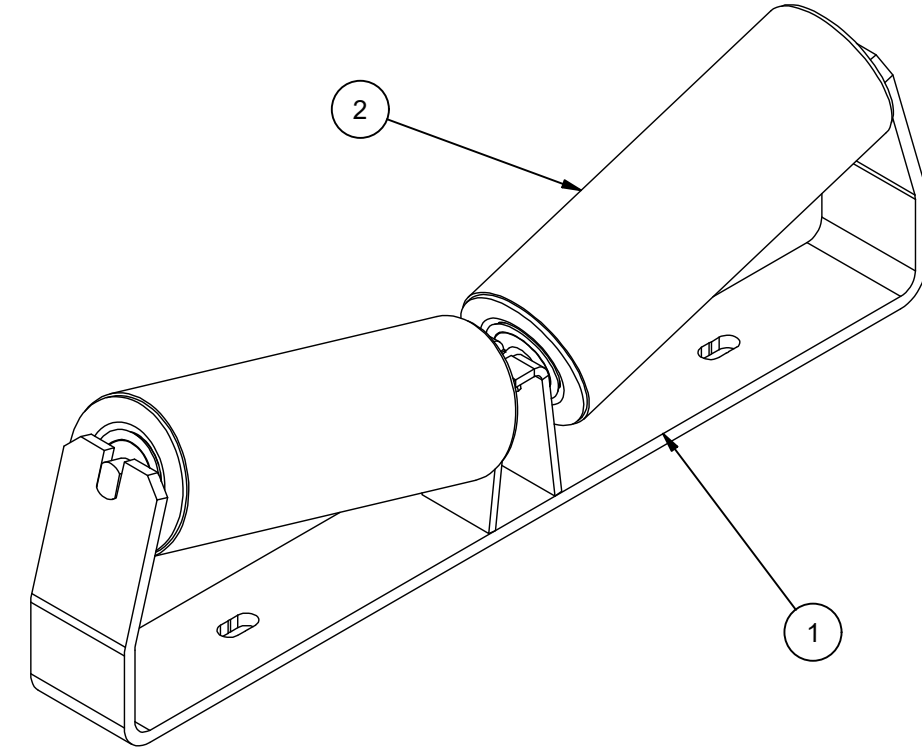

6 1 5 1 4 3 1 2 1 1

D

D

C

C