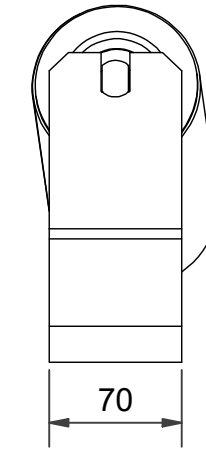

6 1 5 1 4 3 1 2 1 1

D

D

C

C

B

B

B

B

A

A

6 1 5 1 4 3 1 2 1 1

1	1	140-010	Rullestel 15° 400 mm
2	2	80073	Stål rulle
Pos.	Stk.	Part nummer	Titel

Note:	Customer:			
	Customer reference no.:			
	Titel: Rullestel for 400mm bånd 2-delt 15°		Pcs.:	
	Title:		Weight:	10,6 kg
Vendor:		Scale:	1 : 4	
 Skanroll A/S Slussi 14 - Levring - DK-8620 Kjellerup <small>This drawing is the property of Skanroll A/S, and may not be given to or shown to any third party without written authorization from Skanroll A/S. All rights reserved.</small>		Format:	A3	
		Order no.:	Sign.	Last saved by: LSA
		14010	JS	17.12.2019. 16:26
Part number:		Rev.:		
140-010-00				