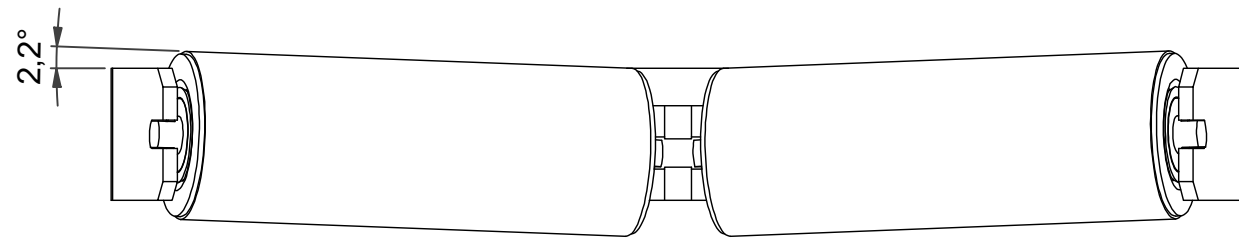

B

A

A

6 1 5 1 4 3 1 2 1 1

1	1	140-010	Rullestel 15° 400 mm
2	2	80073	Stål rulle
Pos.	Stk.	Part nummer	Titel

Note:	Customer:			
	Customer reference no.:			
	Titel: Rullestel for 400mm bånd 2-delt 15°		Pcs.:	
	Title:		Weight:	10,6 kg
Vendor:		Scale:	1 : 4	
 Skanroll A/S Slussi 14 - Levring - DK-8620 Kjellerup <small>This drawing is the property of Skanroll A/S, and may not be given to or shown to any third party without written authorization from Skanroll A/S. All rights reserved.</small>		Format:	A3	
		Order no.:	Sign.	Last saved by: LSA
		14010	JS	17.12.2019. 16:26
Part number:		Rev.:		
140-010-00				