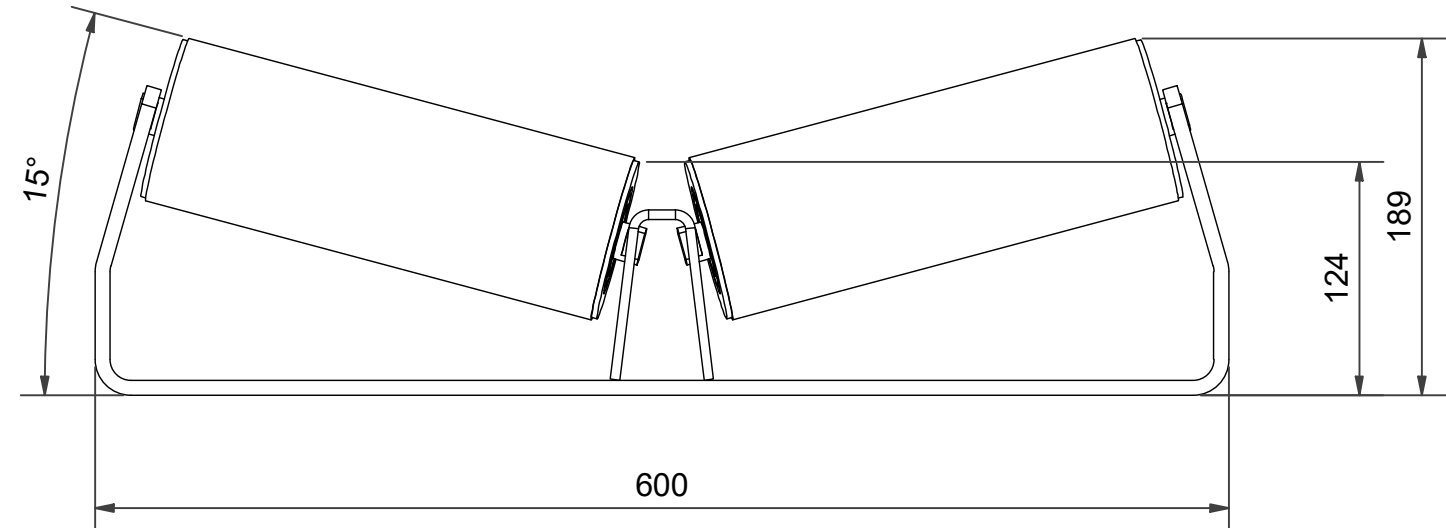

6 1 5 1 4 3 1 2 1 1

D

D

C

C

B

B

B

B

A

A

6 1 5 1 4 3 1 2 1 1

1	1	140-010	Rullestel 15° 400 mm
2	2	80073	Stål rulle
Pos.	Stk.	Part nummer	Titel

Note:	Customer:			
	Customer reference no.:			
	Titel: Rullestel for 400mm bånd 2-delt 15°		Pcs.:	
	Title:		Weight:	10,6 kg
Vendor:		Scale:	1 : 4	
 Skanroll A/S Slussi 14 - Levring - DK-8620 Kjellerup <small>This drawing is the property of Skanroll A/S, and may not be given to or shown to any third party without written authorization from Skanroll A/S. All rights reserved.</small>		Format:	A3	
		Order no.:	Sign.	Last saved by: LSA
		14010	JS	17.12.2019. 16:26
Part number:		Rev.:		
140-010-00				