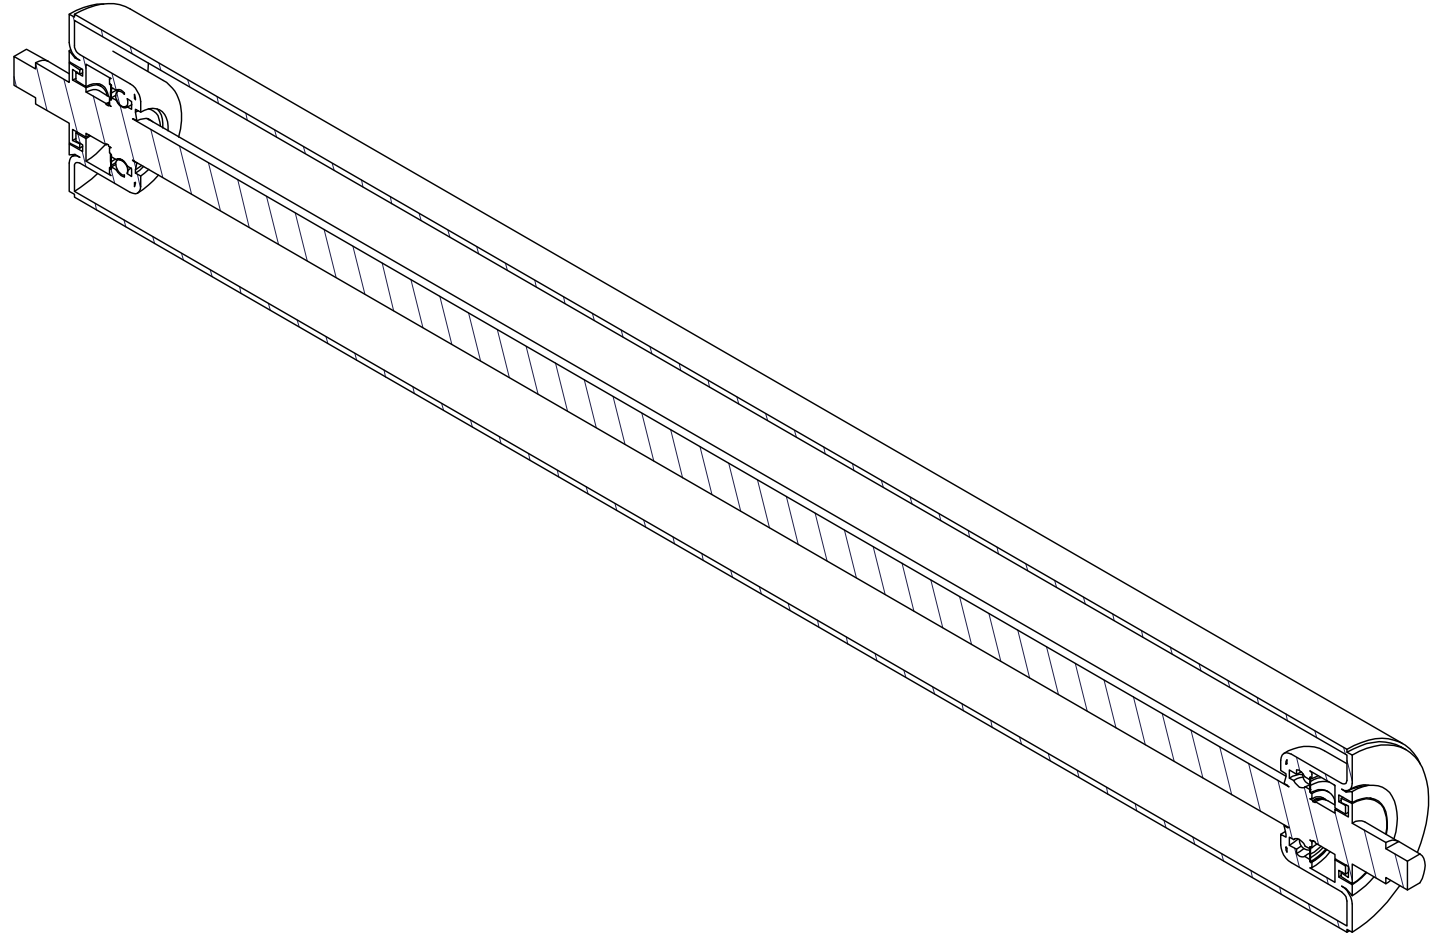

A-A (1 : 3)

782

758

720

14

12

Note:	Customer:		
	Customer reference no.:		
	Title: Gurtec rulle Ø89x720x758x782-Ø20 2NV14		Pcs.:
			Weight: 7,2 kg
Title: Roll Steel		Scale: 1 : 3	A
		Format: A3	
Vendor:		Order no.:	3D: BP - 21.04.22. 10:15 2D: BP - 21.04.22. 10:15
Skanroll A/S <small>Slussi 14 - Levring - DK-8620 Kjellerup</small>		Part number:	Rev.:
<small>This drawing is the property of Skanroll A/S, and may not be given to or shown to any third party without written authorization from Skanroll A/S. All rights reserved.</small>		80472	