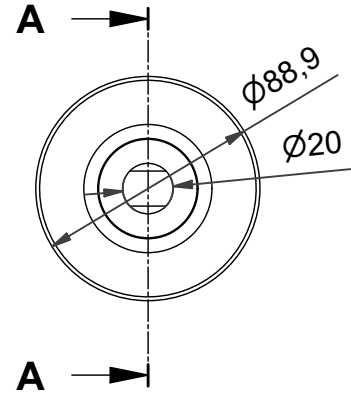

A-A (1 : 3)

782

758

720

14

12

Note:	Customer:		
	Customer reference no.:		
	Title: Gurtec rulle Ø89x720x758x782-Ø20 2NV14		Pcs.:
			Weight: 7,2 kg
Title: Roll Steel		Scale: 1 : 3	A
		Format: A3	
Vendor:		Order no.:	3D: BP - 21.04.22. 10:15 2D: BP - 21.04.22. 10:15
Skanroll A/S <small>Slussi 14 - Levring - DK-8620 Kjellerup</small>		Part number:	Rev.:
<small>This drawing is the property of Skanroll A/S, and may not be given to or shown to any third party without written authorization from Skanroll A/S. All rights reserved.</small>		80472	