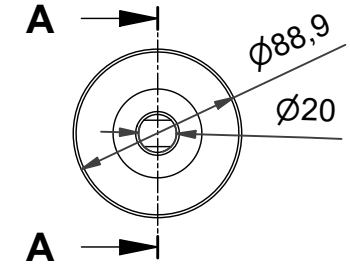

**A-A ( 1:4 )**

982

958

920

Note:	Customer:		
	Customer reference no.:		
	Title: Gurtec rulle Ø89x920x958x982-Ø20 2NV14	Pcs.:	
		Weight:	8,7 kg
Title: Steel rolle	Scale:	1:4	
	Format:	A3	
Vendor:	Order no.:	3D: JS - 19.04.22. 08:22 2D: BP - 21.04.22. 10:17	
 <b>Skarroll A/S</b> <small>Slussi 14 - Levring - DK-8620 Kjellerup</small> <small>This drawing is the property of Skarroll A/S, and may not be given to or shown to any third party without written authorization from Skarroll A/S. All rights reserved.</small>	Part number:	<b>80473</b>	
		Rev.:	