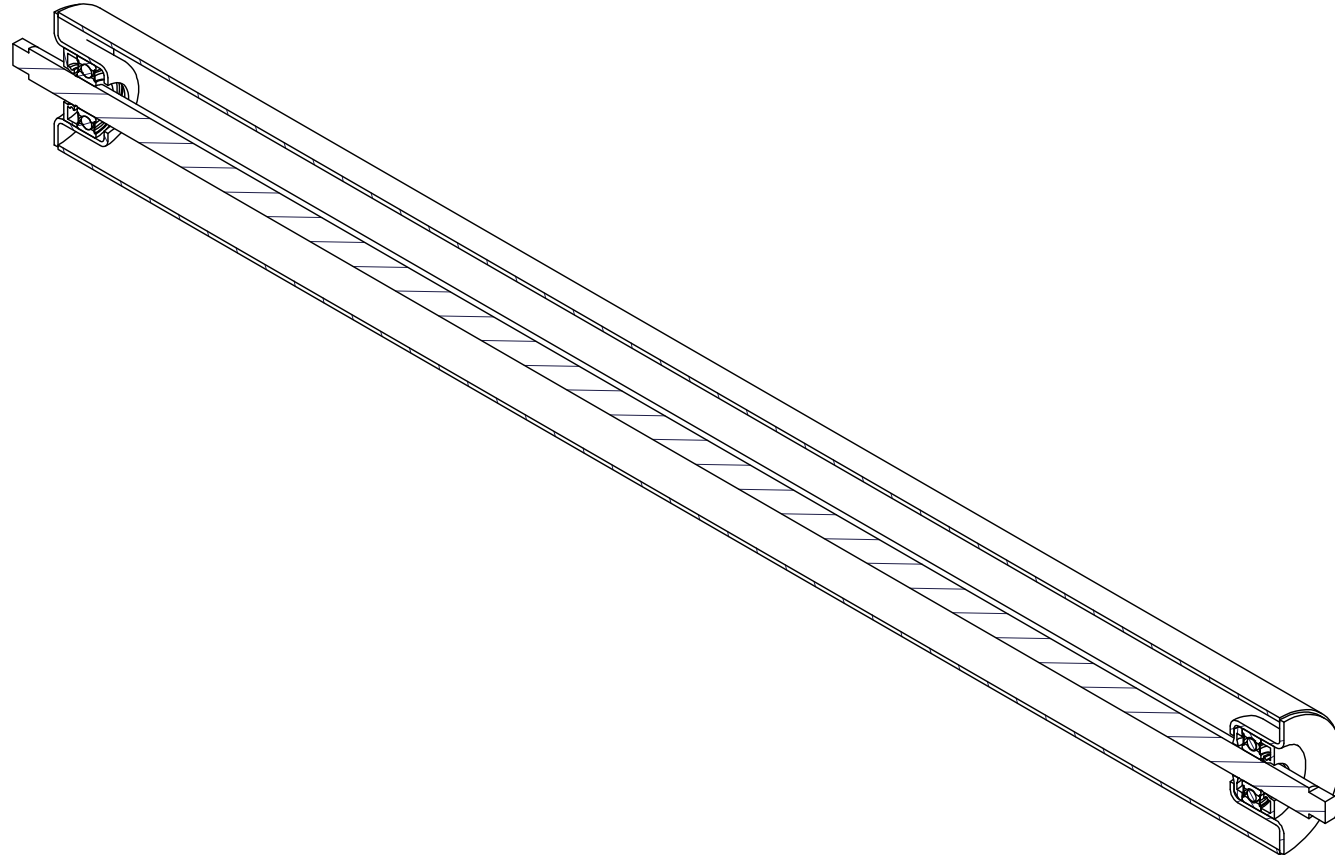

**A-A ( 1:4 )**

982

958

920

Note:	Customer:		
	Customer reference no.:		
	Title: Gurtec rulle Ø89x920x958x982-Ø20 2NV14	Pcs.:	
		Weight:	8,7 kg
Title: Steel rolle	Scale:	1:4	
	Format:	A3	
Vendor:	Order no.:	3D: JS - 19.04.22. 08:22 2D: BP - 21.04.22. 10:17	
 <b>Skarroll A/S</b> <small>Slussi 14 - Levring - DK-8620 Kjellerup</small> <small>This drawing is the property of Skarroll A/S, and may not be given to or shown to any third party without written authorization from Skarroll A/S. All rights reserved.</small>	Part number:	<b>80473</b>	
		Rev.:	