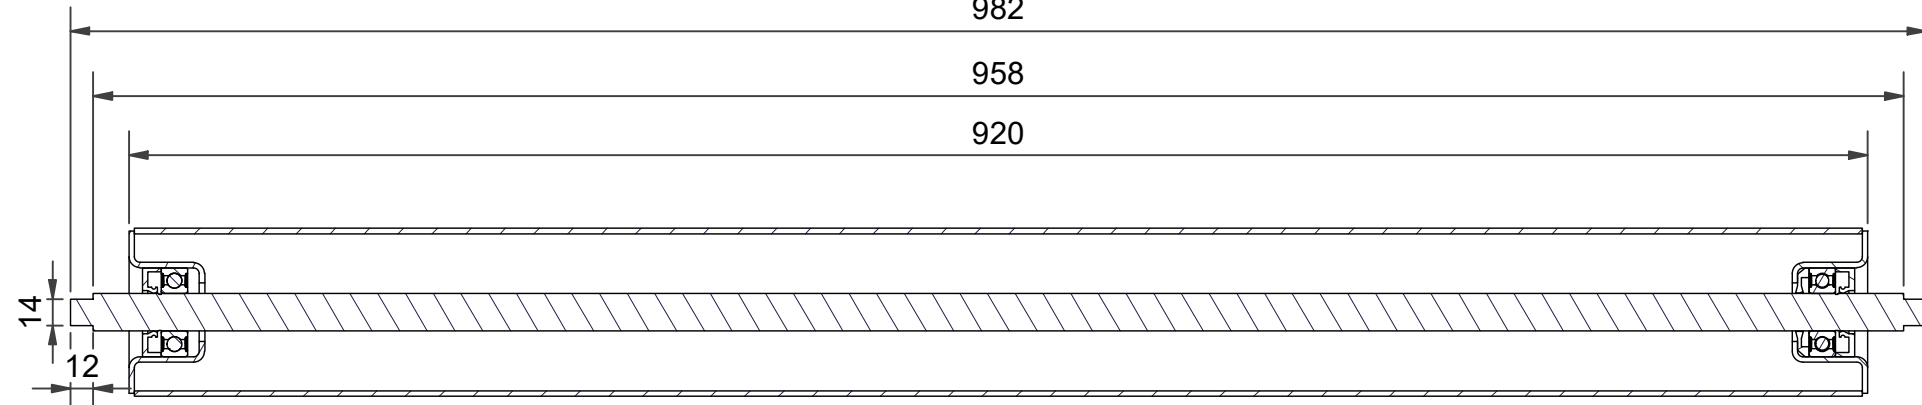

**A-A ( 1:4 )**

982

958

920

Note:	Customer:		
	Customer reference no.:		
	Title: Gurtec rulle Ø89x920x958x982-Ø20 2NV14	Pcs.:	
		Weight:	8,7 kg
Title: Steel rolle	Scale:	1:4	
	Format:	A3	
Vendor:	Order no.:	3D: JS - 19.04.22. 08:22 2D: BP - 21.04.22. 10:17	
 <b>Skarroll A/S</b> <small>Slussi 14 - Levring - DK-8620 Kjellerup</small> <small>This drawing is the property of Skarroll A/S, and may not be given to or shown to any third party without written authorization from Skarroll A/S. All rights reserved.</small>	Part number:	<b>80473</b>	
		Rev.:	